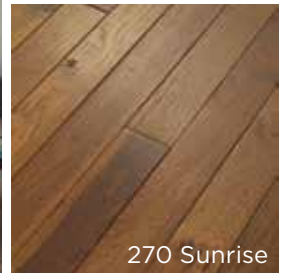

# SMOKY MOUNTAIN

HARDWOOD FLOORING

141 Prairie

229 Trail

270 Sunrise

532 Quarry

681 Ridge

955 Caravan

## Features

Barlow Road combines the rustic natural beauty of solid hickory with wire-brushing texture treatments that bring life to the grain and natural character of the wood. With a wide range of variation, your home will be enriched with unique shifts in color and accented by knots, dark grain, and character created by nature. Barlow Road features six rich, modern colors; which are also available in a scraped version, Pioneer Road.