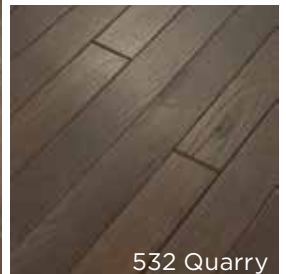

# SMOKY MOUNTAIN

HARDWOOD FLOORING

141 Prairie

229 Trail

270 Sunrise

532 Quarry

681 Ridge

955 Caravan

## Features

Barlow Road combines the rustic natural beauty of solid hickory with wire-brushing texture treatments that bring life to the grain and natural character of the wood. With a wide range of variation, your home will be enriched with unique shifts in color and accented by knots, dark grain, and character created by nature. Barlow Road features six rich, modern colors; which are also available in a scraped version, Pioneer Road.

This hardwood is rated High color and character variation with distinguishable color variation within each box. It is *imperative* that hardwood planks from various cartons be continually blended during installation to insure optimum appearance.