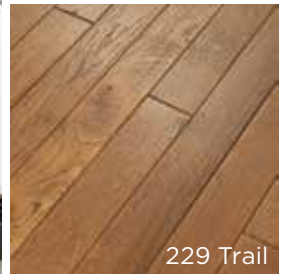

# SMOKY MOUNTAIN

HARDWOOD FLOORING

141 Prairie

229 Trail

270 Sunrise

532 Quarry

681 Ridge

955 Caravan

## Features

Barlow Road combines the rustic natural beauty of solid hickory with wire-brushing texture treatments that bring life to the grain and natural character of the wood. With a wide range of variation, your home will be enriched with unique shifts in color and accented by knots, dark grain, and character created by nature. Barlow Road features six rich, modern colors; which are also available in a scraped version, Pioneer Road.