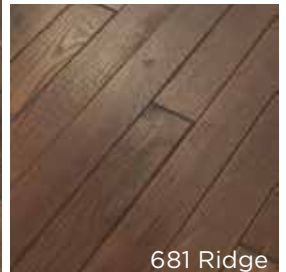

# SMOKY MOUNTAIN

HARDWOOD FLOORING

141 Prairie

229 Trail

270 Sunrise

532 Quarry

681 Ridge

955 Caravan

681 Ridge

## Features

Barlow Road combines the rustic natural beauty of solid hickory with wire-brushing texture treatments that bring life to the grain and natural character of the wood. With a wide range of variation, your home will be enriched with unique shifts in color and accented by knots, dark grain, and character created by nature. Barlow Road features six rich, modern colors; which are also available in a scraped version, Pioneer Road.