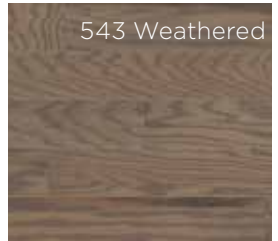

# Bellingham / *solid*

shawfloors.com

Color shown is 543 Weathered

401 Saddle

543 Weathered

602 Butterscotch

609 Gunstock

700 Red Oak Natural