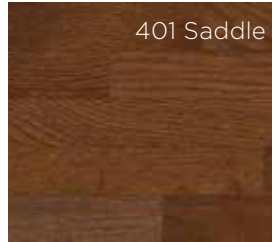

# Bellingham / *solid*

shawfloors.com

Color shown is 543 Weathered

401 Saddle

543 Weathered

602 Butterscotch

609 Gunstock

700 Red Oak Natural

## Features

Seven stunning colors highlighting the beauty of the oak grain from classic Gunstock to contemporary Weathered Grey.

Microbeveled edges and ends.

This product features ScufResist™ Platinum — Shaw's extremely wear resistant UV cured polyurethane finish with Aluminum Oxide. The new and improved ScufResist™ Platinum is designed to help resist household scuffing on hardwood floors.