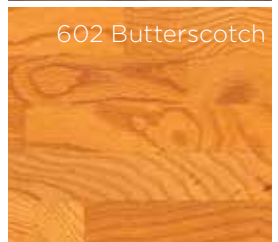

# Bellingham / *solid*

shawfloors.com

Color shown is 543 Weathered

401 Saddle

543 Weathered

602 Butterscotch

609 Gunstock

700 Red Oak Natural