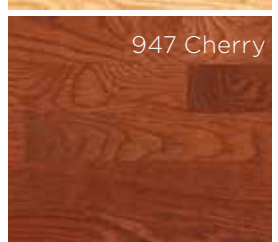

# Bellingham / *solid*

shawfloors.com

Color shown is 543 Weathered

401 Saddle

543 Weathered

602 Butterscotch

609 Gunstock

700 Red Oak Natural

947 Cherry

958 Coffee Bean